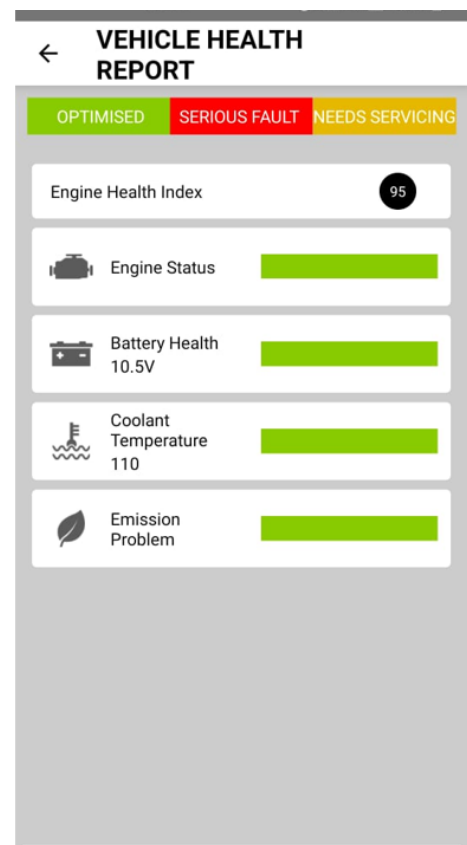

SW Features

- Accurate real time tracking
- Fuel Consumptions statistics
- Know where your car is at any time
- Know if your vehicle has been turned on
- Current location with speed
- Full map view
- Get daily update on journeys
- Information on start, stops with locations
- Daily distance
- Speeding alerts

And much more

Contact Us

95133 44858

sales@yatis.io

www.yatis.io